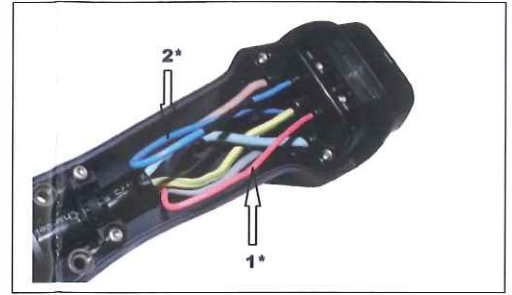

REWIRABLE EV CONNECTOR MODE 3, TYPE 2, FEMALE

1* communication wire
2* resistor wire

ITEM NO. 31101	RESISTOR	RESISTOR WIRE
Female connector 16A / 230-400V	680 Ω	blue
Female connector 32A / 230-400V	220 Ω	red

- choose the right size cable bend relief and put it on the cable
- then put the plug cap (3) on the cable
- dismantle cable at 90mm
- strip wire ends at 12mm
- use wire pins
- connect the communication wire to CP
- connect the correct resistor wire between PP and Earth (PE)