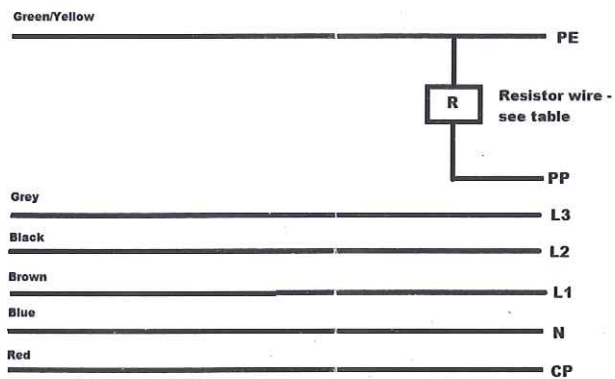

REWIRABLE EV CONNECTOR MODE 3, TYPE 2, FEMALE

1* communication wire
2* resistor wire

ITEM NO. 31101	RESISTOR	RESISTOR WIRE
Female connector 16A / 230-400V	680 Ω	blue
Female connector 32A / 230-400V	220 Ω	red

- choose the right size cable bend relief and put it on the cable
- then put the plug cap (3) on the cable
- dismantle cable at 90mm
- strip wire ends at 12mm
- use wire pins
- connect the communication wire to CP
- connect the correct resistor wire between PP and Earth (PE)