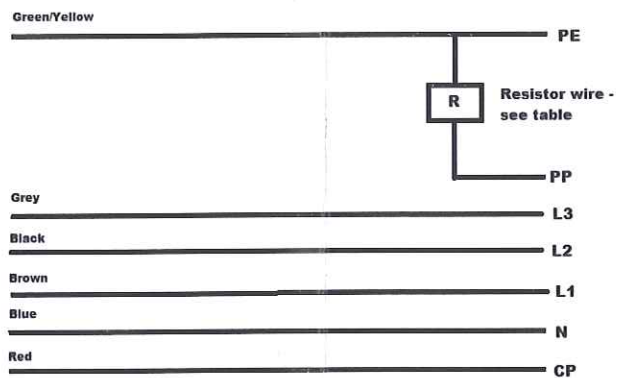

REWIRABLE EV PLUG MODE 3, TYPE 2, MALE

1* communication wire
2* resistor wire

ITEM NO. 31100	RESISTOR	RESISTOR WIRE
Male connector 16A / 230-400V	680 Ω	blue
Male connector 32A / 230-400V	220 Ω	red

- choose the right size cable bend relief and put it on the cable
- then put the plug cap (3) on the cable
- dismantle cable at 90mm
- strip wire ends at 12mm
- use wire pins
- connect the communication wire to CP
- connect the correct resistor wire between PP and Earth (PE)