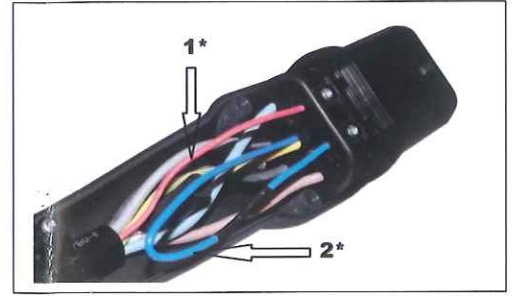

REWIRABLE EV PLUG MODE 3, TYPE 2, MALE

1* communication wire
2* resistor wire

ITEM NO. 31100	RESISTOR	RESISTOR WIRE
Male connector 16A / 230-400V	680 Ω	blue
Male connector 32A / 230-400V	220 Ω	red

- choose the right size cable bend relief and put it on the cable
- then put the plug cap (3) on the cable
- dismantle cable at 90mm
- strip wire ends at 12mm
- use wire pins
- connect the communication wire to CP
- connect the correct resistor wire between PP and Earth (PE)